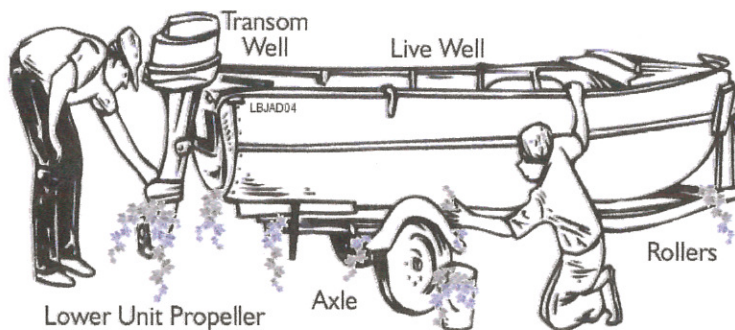

CLEAN

DRAIN

DRY

**Please perform a self-inspection
of your boat, trailer and gear.**

Remove tag-along plants, animals
and algae before launching and after
leaving a waterbody.

It is **ILLEGAL to transport
and introduce aquatic invasive
species in New Hampshire.**

Violators are subject to fines.